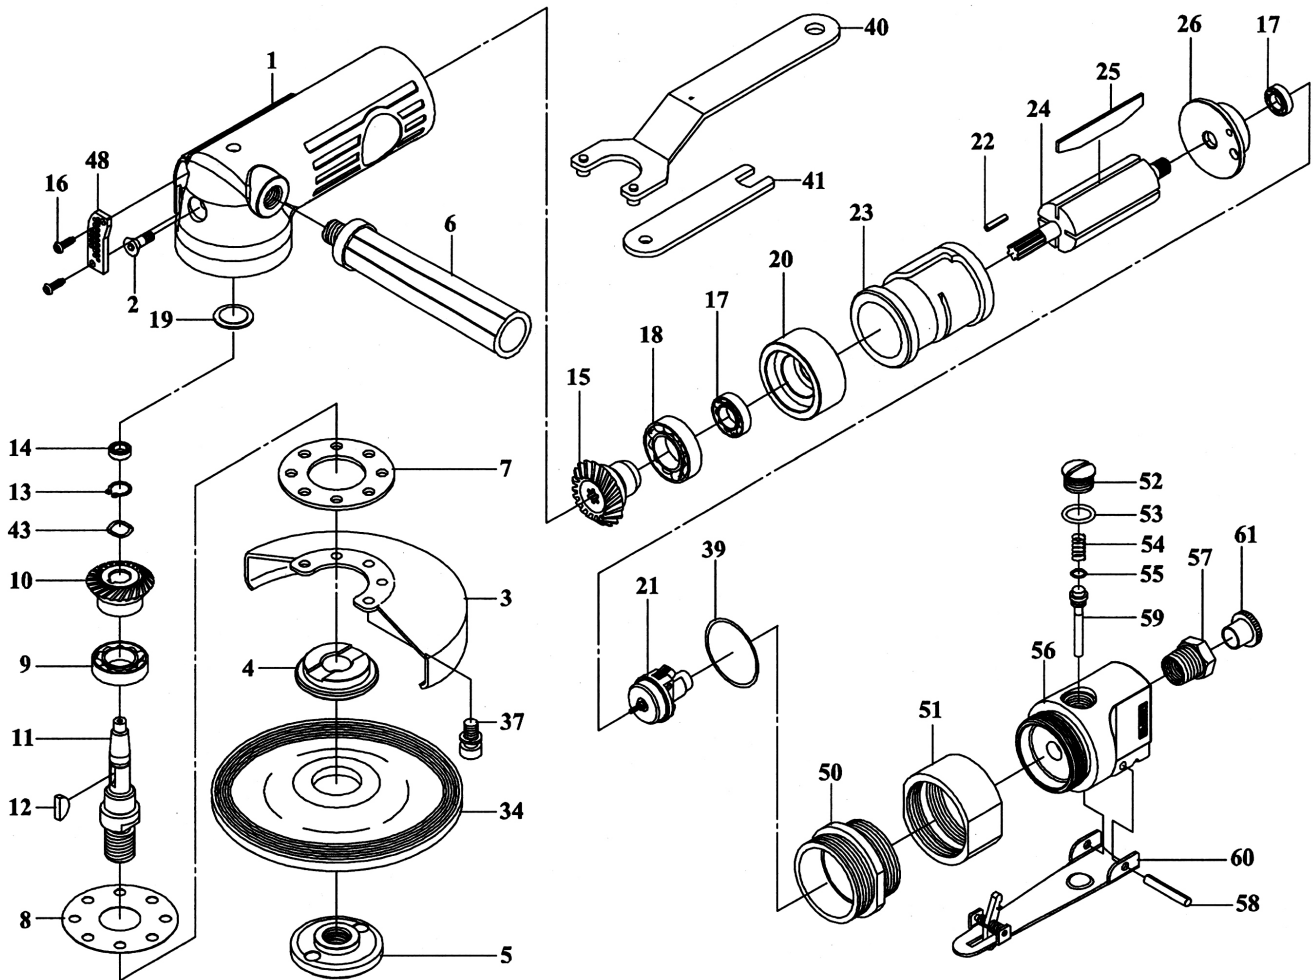

5" HEAVY DUTY AIR ANGLE GRINDER

KI-6802-SL

INDEX NO.	DESCRIPTION	REQ'D Q'TY	INDEX NO.	DESCRIPTION	REQ'D Q'TY
01	Body	1	24	Rotor	1
02	Screw	1	25	Rotor Blade	4
03	Disc Cover	1	26	Rear Plate	1
04	Disc Receiver	1	34	Disc Wheel(Optional)	1
05	Disc Nut	1	37	Cap Screw	4
06	Grip	1	39	O-Ring	1
07	Retainer	1	40	Disc Spanner	1
08	Gasket	1	41	Stop Spanner	1
09	Ball Bearing	1	43	Wave Washer	1
10	Bevel Gear	1	48	Exhaust Cover	1
11	Gear Shaft(M14x2.0)	1	50	Lock Ring	1
12	Key	1	51	Coupling Nut	1
13	Retaining Ring	1	52	Valve Screw	1
14	Ball Bearing	1	53	O-Ring	1
15	Pinion Gear	1	54	Valve Spring	1
16	Screw	2	55	O-Ring	1
17	Ball Bearing	2	56	Valve Housing	1
18	Ball Bearing	1	57	Hose Adaptor	1
19	Spacer	1	58	Spring Pin	1
20	Front Plate	1	59	Valve Pin	1
21	Governor Assembly	1set	60	Complete Lever Assembly	1set
22	Spring Pin	1	61	Plastic Cover	1
23	Cylinder	1			