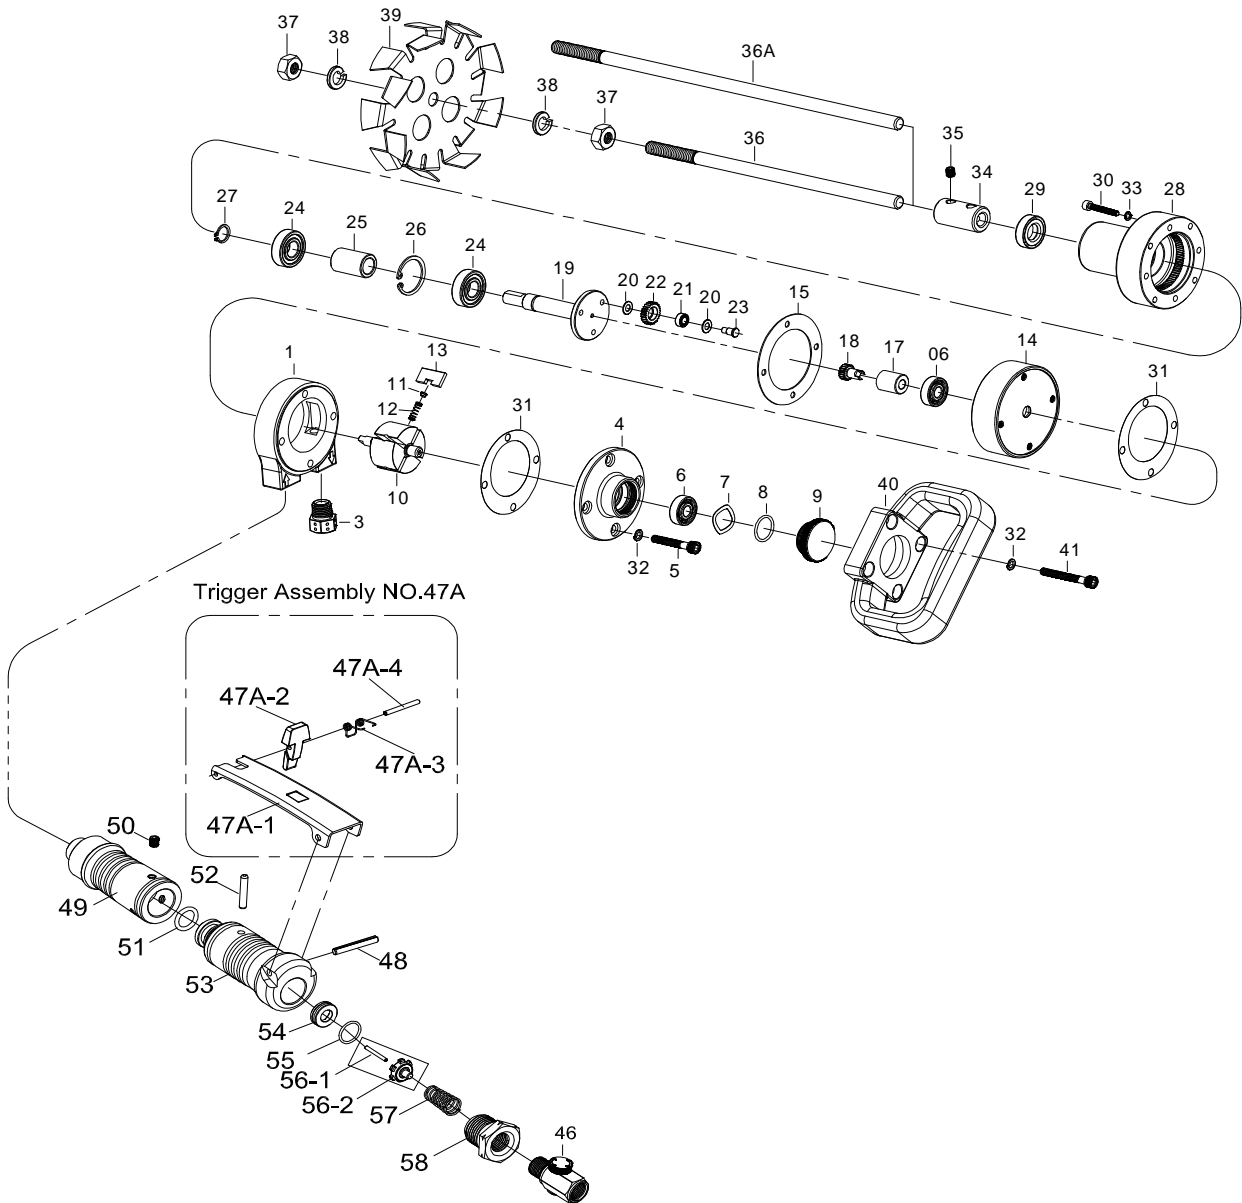

## KI-7501-SL

INDEX NO.	DESCRIPTION	REQ'D NO.	INDEX Q'TY	DESCRIPTION	REQ'D Q'TY
1	Cylinder	1	33	Washer Spring	4
3	Exhaust Deflector	1	34	Connector	1
4	Rear Plate	1	35	Set Screw	4
6	Ball Bearing	2	36	Paddle Axis 250 mm ( Option )	1
7	Thrust Washer	1	36A	Paddle Axis 360 mm ( Option )	1
8	O-Ring	1	37	Nut Paddle	2
9	Dust Cover	1	38	Washer Spring	2
10	Rotor	1	39	Paddle	1
11	Washer	4	40	Rear Handle	1
12	Spring	4	41	Screw	4
13	Rotor Blade	4	46	Air Regulator	1
14	Front Plate	1	★ 47A	Trigger Assembly( incl.47A-1, 47A-2 ,47A-3, 47A-4)	1
15	Gasket	1	● 47A-1	Trigger	1
17	Driving Shaft Sleeve	1	● 47A-2	Trigger Knob	1
18	Driving Shaft Gear	1	● 47A-3	Spring	1
19	Transmission Shaft	1	● 47A-4	Spring Pin	1
20	Washer	6	48	Pin	1
21	Ball Bearing	3	49	Extention Tube	1
22	Planet Gear	3	50	Set Screw	3
23	Idler Gear Shaft	3	51	O-Ring	1
24	Ball Bearing	2	52	Valve Stem	1
25	Spacer	1	53	Air Regulator	1
26	Rnap Ring	1	54	Valve Seat	1
27	C-Ring	1	55	O-Ring	1
28	Cap	1	● 56-1	Throttle Valve Pin	1
29	Oil Seal	1	★ 56-2	Throttle Valve Assembly (incl.56A-1.56A-2)	1
30	Screw	4	57	Spring	1
31	Cylinder Gasket	2	58	Air Inlet	1
32	Washer Spring	4	TK	Tune-Up Kit {6.( 2 ).8.11( 6 ).12.( 6 ).13.( 6 ).21( 3 ).24( 2 ).29.51.55.57}	