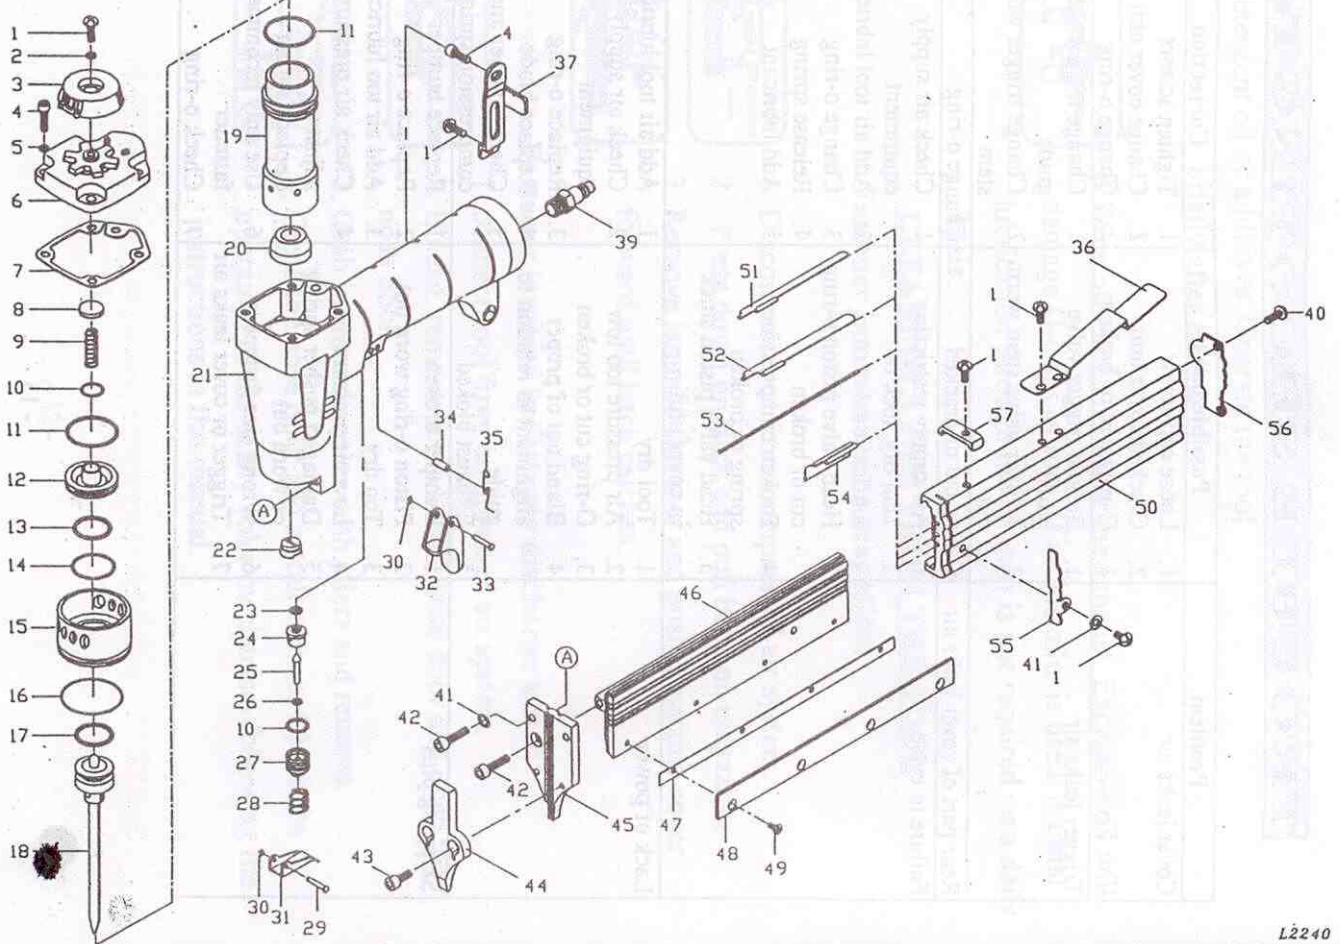

MODEL: PN-630

L2240

PARTS LIST(PN-630)

*WHEN ORDERING SPARE PARTS, PLEASE STATE ITEM No., PART No., AND DESCRIPTION.

ITEM	PART NO	DESCRIPTION	ITEM	PART NO	DESCRIPTION	ITEM	PART NO	DESCRIPTION
1	US0406B	UM.HD.BOLT	29	22302901	STEPPED PIN			
2	FW0412W	FLAT WASHER	30	ER0300H	E RING			
3	22300301	EXHAUST COVER	31	22303101	TRIGGER			
4	HS0520B	HEX.SOC.HD.BOLT	32	22303201	TRIGGER			
5	SW0500W	SPRING WASHER	33	22303301	STEPPED PIN			
6	22300601	CAP	34	22303401	PIN			
7	22300701	GASKET	35	22303501	SPRING			
8	22300801	SEAL	36	22403601	STOPPER			
9	22300901	SPRING	37	22403701	BRACKET			
10	OR1220R	O RING(12.2*2)	39	22303901	AIR PLUG			
11	OR2224R	O RING (P22)	40	US0410B	UM.HD.BOLT			
12	22301201	PISTON HEAD VALVE	41	SW0400W	SPRING WASHER			
13	OR0830R	O RING(8*3)	42	HS0414B	HEX.SOC.HD.BOLT			
14	OR1730R	O RING(17*3)	43	HS0408B	HEX.SOC.HD.BOLT			
15	22301501	COLLAR	44	22404401	DRIVER GUIDE COVER			
16	OR3225R	O RING(32*2.5)	45	22404501	DRIVER GUIDE			
17	OR1230R	O RING(12*3)	46	22404601	MAGAZINE			
18	22301801A	PISTON ASSEMBLY	47	22404701	SPACER PLATE			
19	22301901	CYLINDER	48	22404801	SPACER PLATE			
20	22302001	BUMPER	49	FH0306B	FLAT.HD.BOLT			
21	22302101	BODY	50	22405001	MAGAZINE COVER			
22	22302201	JOINT GUIDE	51	22405101	PUSHER			
23	OR0919R	O RING(P9)	52	22405201	PUSHER			
24	22302401	TRIGGER VALVE HEAD	53	22405301	SPRING			
25	22302501	TRIGGER VALVE STEM	54	22405401	PUSHER			
26	OR4212H	O RING(4.2*1.25)	55	22405501	PUSHER STOP			
27	22302701	TRIGGER VALVE GUIDE	56	22405601	STOP PLATE			
28	22302801	SPRING	57	22405701	MAGAZINE STOP			