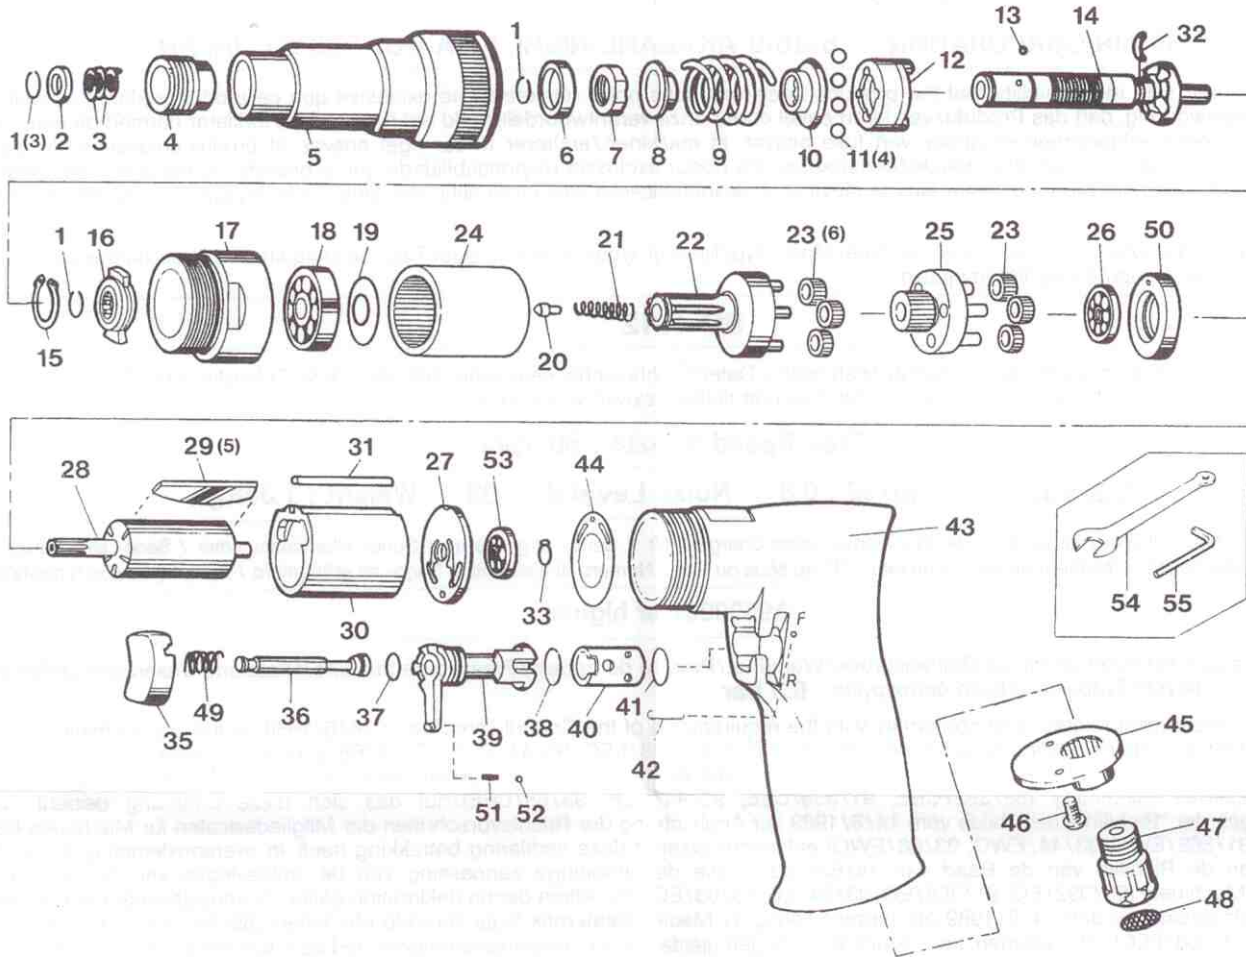

1/4" CAP. 800RPM SCREW DRIVER

EXPLODED VIEW

PARTS LIST

Index No.	Parts No.	Description	Qty. Per tool
1	81201	Retaining Ring	3
2	81202	Washer	1
3	81203	Spring	1
4	81204	Ball Retaining	1
5	81205	Clutch Housing	1
6	81206	Spacer	1
7	81207	Adjust Nut	1
8	81208	Washer	1
9	81209	Clutch Spring	1
10	81210	Thrust Washer	1
11	81211	Steel Ball	4
12	81212	Clutch Corner	1
13	81213	Steel Ball	1
14	81214	Work Spindle	1
15	81215	Retaining Ring	1
16	81216	Dog	1
17	81217	Clamp Nut	1
18	81218	Ball Bearing	1
19	81219	Seal Plate	1
20	81220	Spring Guide	1
21	81221	Spring	1
22	81222	Work Spindle	1
23	81223	Planet Gear	6
24	81224	Internal Gear	1
25	81225	Gear Cage	1
26	81226	Ball Bearing	1
27	81227	Front End Plate	1
28	81228	Rotor	1
29	81229	Rotor Blade	5

Index No.	Parts No.	Description	Qty. Per tool
30	81230	Cylinder	1
31	81231	Cylinder Pin	1
32	81232	Wiper	1
33	81233	Retaining Ring	1
35	81235	Trigger	1
36	81236	Valve Stem	1
37	81237	"O" Ring	1
38	81238	"O" Ring	1
39	81239	Reverse Lever	1
40	81240	Reverse Bushing	1
41	81241	"O" Ring	1
42	81242	Pin	1
43	81243	Motor Housing	1
44	81244	Gasket	1
45	81245	Exhaust Deffuser	1
46	81246	Screw	2
47	81247	Air Inlet	1
48	81248	Air Screen	1
49	81249	Spring	1
50	81250	Front End Plate	1
51	81251	Spring	1
52	81252	Steel Ball	1
53	81253	Ball Bearing	1
54	81254	Spanner Wrench	1
55	81255	Allen Wrench	1